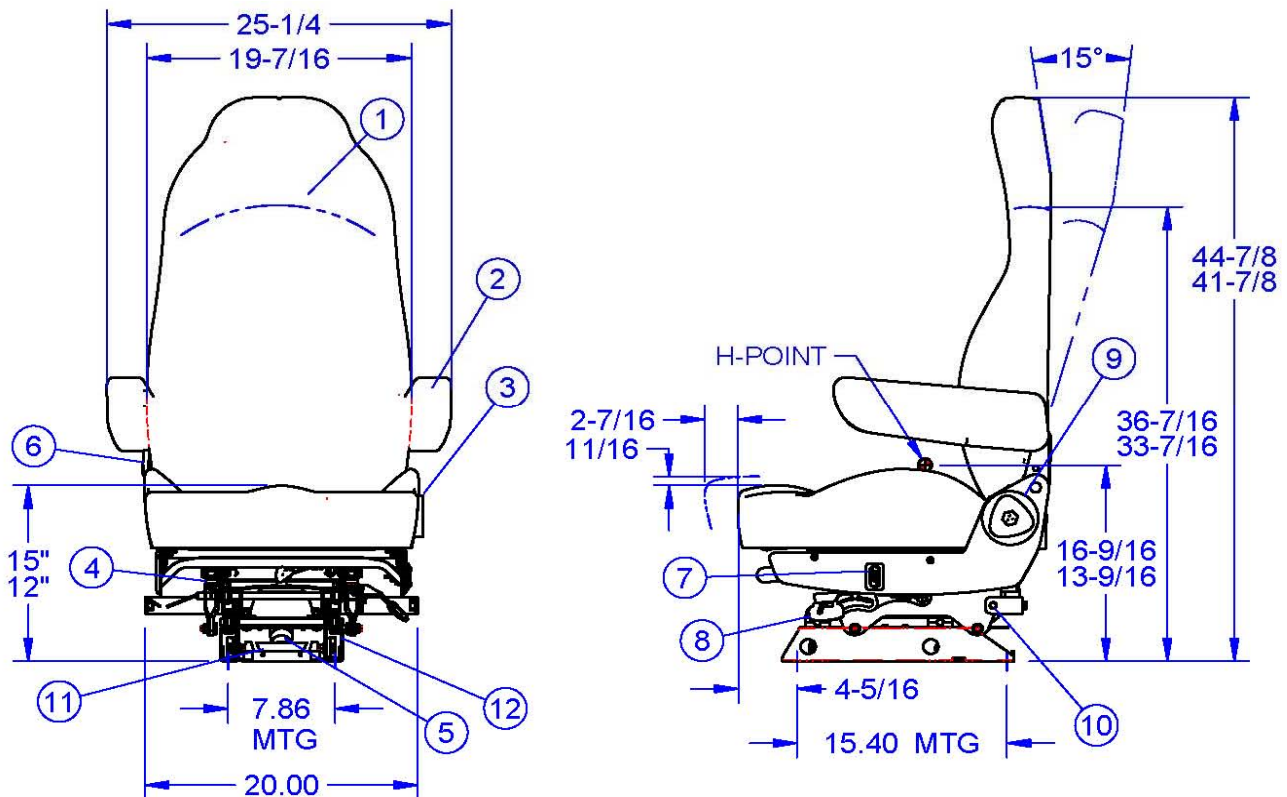

Heritage® LO

Mid-Highback or HighBack
2-Way Mechanical Lumbar
15 Degree Recline
4-Position Cushion Adjust
With or Without Glide-A-Lator (Isolator)
7" Double Locking Tracks
With or Without Arms
20" Cushion
Low Profile QUADRA PIVOT Air Suspension

	HIGHBACK	MIDBACK
Heritage® LO With Isolator	189818	189816
Heritage® LO Without Isolator	189819	189817

- Add letter for fabric type and color code: "V" for Vinyl, "K" for Microfibres® cloth, or "F" for Tufftex™
- Then add "A" for standard arms or "N" for no arms
- Then add 2 digit corresponding color code - see below

189818K
189818KA
189818KA11

Vinyl (V)		Microfibres® Cloth (K)		Tufftex™ (F)	
Black	01	Black	11	Black	31
Blue	02	Blue	12	Blue	32
Brown	03	Brown	13	Brown	33
Burgundy	04	Burgundy	14	Burgundy	34
Gray	05	Gray	15	Gray	35

Heritage® LO With Isolator